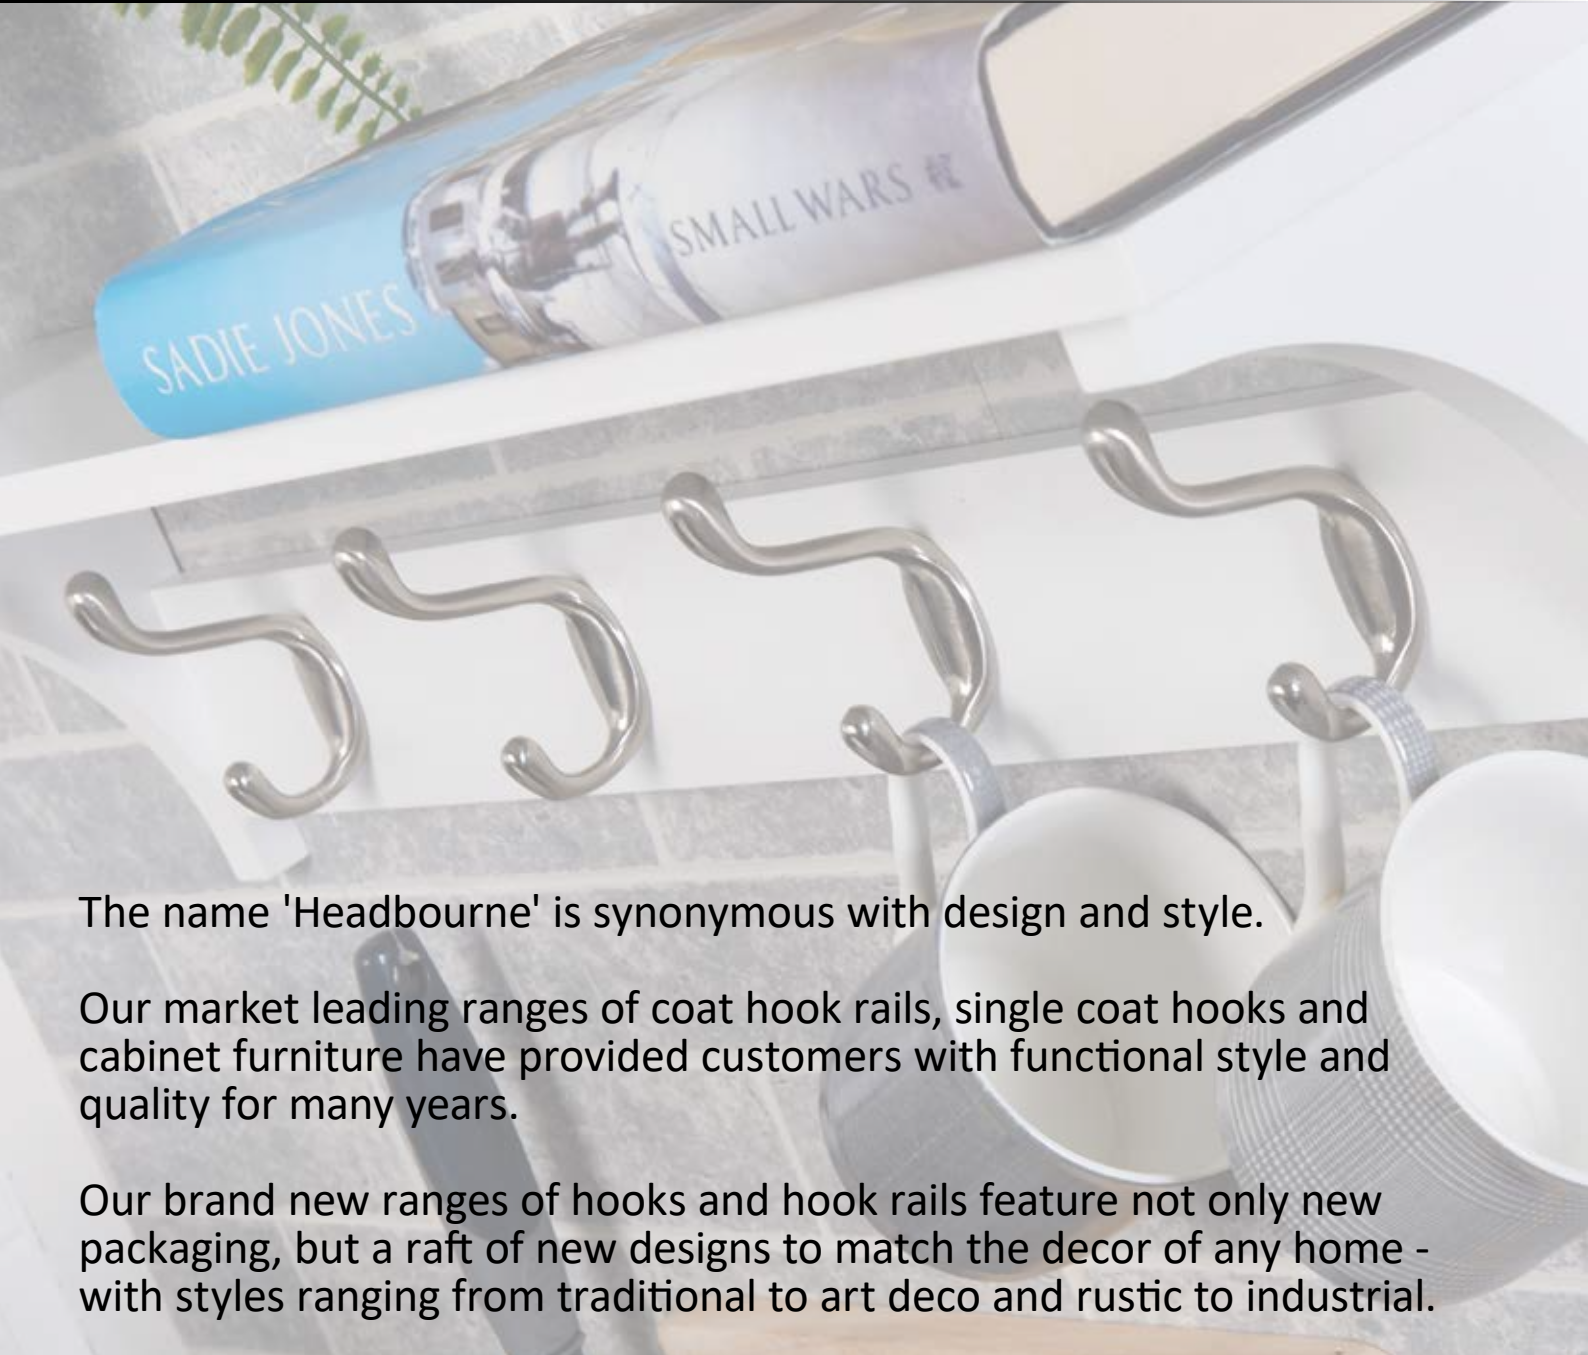

Headbourne

HOOK RAILS • DECORATIVE HOOKS

PRODUCT CATALOGUE

Headbourne

HOOK RAILS & DECORATIVE HOOKS

The name 'Headbourne' is synonymous with design and style.

Our market leading ranges of coat hook rails, single coat hooks and cabinet furniture have provided customers with functional style and quality for many years.