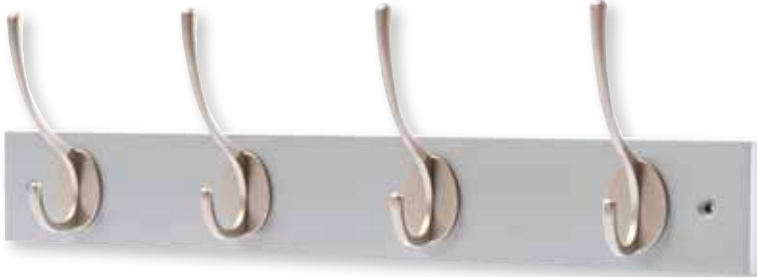

4 Hook Board Size: W455 x H65mm
 6 Hook Board Size: W685 x H65mm

Bloc Board - Victorian Hooks on Dove Grey

Satin Nickel

Rose Gold

Code	Hooks	Hook Finish	Outer
HR9322H	2	Satin Nickel Victorian	3
HR9324H	4	Satin Nickel Victorian	3
HR9326H	6	Satin Nickel Victorian	3
HR9332H	2	Rose Gold Victorian	3
HR9334H	4	Rose Gold Victorian	3
HR9336H	6	Rose Gold Victorian	3

2 Hook Board Size: W225 x H65mm
 4 Hook Board Size: W455 x H65mm
 6 Hook Board Size: W685 x H65mm

Bloc Board - Victorian Hooks on Slate Grey

Satin Nickel

Rose Gold

Code	Hooks	Hook Finish	Outer
HR9512H	2	Satin Nickel Victorian	3
HR9514H	4	Satin Nickel Victorian	3
HR9516H	6	Satin Nickel Victorian	3
HR9532H	2	Rose Gold Victorian	3
HR9534H	4	Rose Gold Victorian	3
HR9536H	6	Rose Gold Victorian	3