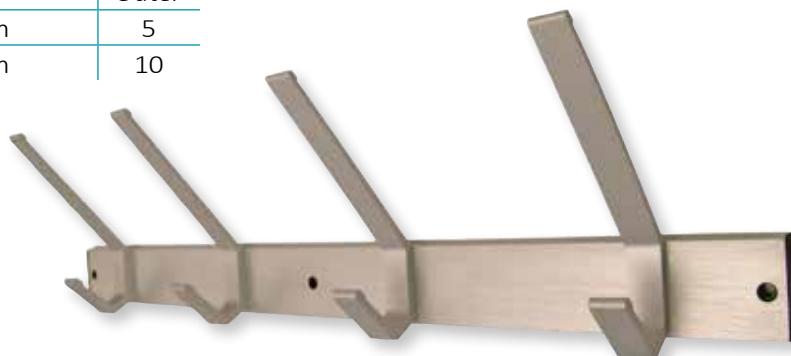

Aluminium Utility Rails

Code	Hooks	Finish	Outer
ST0016H	4	Brushed Aluminium	5
ST0026XS	6	Brushed Aluminium	10

4 Hook Rail Size: W460 x 120mm

6 Hook Rail Size: W690 x 120mm

ST0026XS supplied in polybag without hang tag