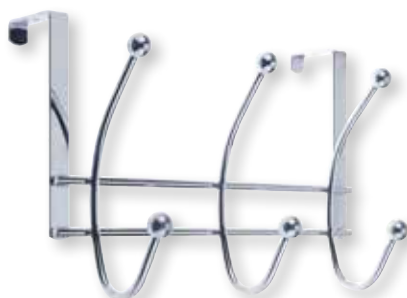

4 Hook Rail Size: W460 x 120mm

6 Hook Rail Size: W690 x 120mm

ST0026XS supplied in polybag without hang tag

Over Door Hangers

No screws and complete flexibility

All our Over Door Hangers are designed to fit doors with a thickness of 40mm.

Over Door Hanger with Towel Bar

Matt Black

Code	Hooks	Hook Finish	Outer
HR0227C	5 x 2	Black Wire Wooden Ball End	3

Rail Size: W355 x H230mm

Ball End Hooks Over Door Hanger

Polished Chrome

Code	Hooks	Hook Finish	Outer
HR3140C	3 x 2	Polished Chrome Ball End	3

Rail Size: W265 x H170mm

Ceramic Coloured Ball Over Door Hanger

Polished Chrome

Code	Hooks	Hook Finish	Outer
HR3342C	3 x 2	Polished Chrome with Coloured Ball End	3

Rail Size: W265 x H160mm

Stainless Steel Hanger with Rod Pegs