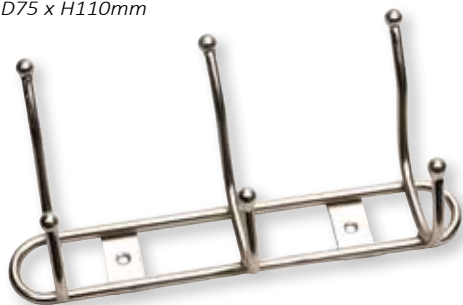

Rail Size: W455 x H45mm

Satin Nickel Metal Rail Hanger

Satin Nickel

Code	Hooks	Finish	Outer
HR0220C	4	Satin Nickel	3

Rail Size: W490 x D80 x H85mm

Industrial Style Pipe Rail with 'S' Hooks

Matt Black

Code	Hooks	Finish	Outer
HR8915H	6	Matt Black	3

Rail Size: W615 x D155mm

Satin Nickel Metal Hanger

Satin Nickel

Code	Hooks	Hook Finish	Outer
HR0240C	3	Satin Nickel	3

Rail Size: W230 x D75 x H110mm

School Days Metal Hanger

Polished Chrome

Code	Hooks	Hook Finish	Outer
HR0234C	5	Multi Coloured	3

Rail Size: W400 x D75 x H145mm

All Wood Peg Rails

Code	Hooks	Finish	Outer
HR0817H	4	Pine	6
HR4034H	4	Cream	6
HR4079H	4	White	6

Rail Size: W405 x 60mm

Aluminium Utility Rails

Code	Hooks	Finish	Outer
ST0016H	4	Brushed Aluminium	5
ST0026XS	6	Brushed Aluminium	10