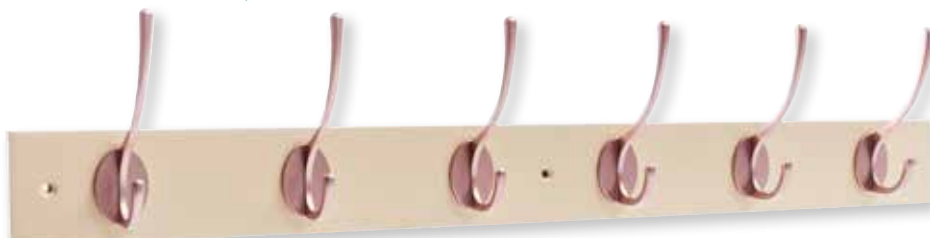

2 Hook Board Size: W225 x H65mm
 4 Hook Board Size: W455 x H65mm
 6 Hook Board Size: W685 x H65mm

Bloc Board - Victorian Hooks on Black

Polished Chrome

Code	Hooks	Hook Finish	Outer
HR8905H	4	Chrome Plated Victorian	3
HR8906H	6	Chrome Plated Victorian	3

4 Hook Board Size: W455 x H65mm
 6 Hook Board Size: W685 x H65mm

Bloc Board - Victorian Hooks on Cream

Satin Nickel

Rose Gold

Code	Hooks	Hook Finish	Outer
HR9124H	4	Satin Nickel Victorian	3
HR9126H	6	Satin Nickel Victorian	3
HR9134H	4	Rose Gold Victorian	3
HR9136H	6	Rose Gold Victorian	3

4 Hook Board Size: W455 x H65mm
 6 Hook Board Size: W685 x H65mm

Bloc Board - Victorian Hooks on Dove Grey

Satin Nickel

Rose Gold

Code	Hooks	Hook Finish	Outer
HR9322H	2	Satin Nickel Victorian	3
HR9324H	4	Satin Nickel Victorian	3
HR9326H	6	Satin Nickel Victorian	3
HR9332H	2	Rose Gold Victorian	3
HR9334H	4	Rose Gold Victorian	3
HR9336H	6	Rose Gold Victorian	3