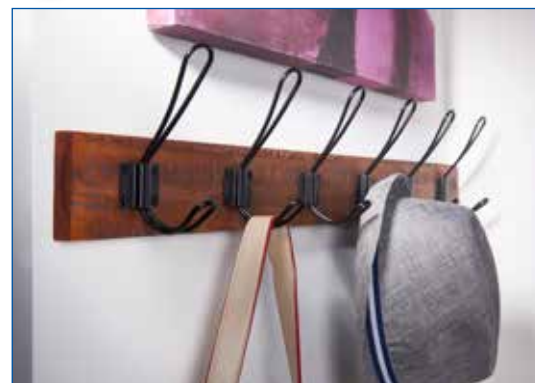

Designer Hook Rails

Providing the ultimate in choice and style

Antique Board with Black Wire Hooks

Matt Black

Code	Hooks	Hook Finish	Outer
HR8913H	4	Black Wire	3
HR8914H	6	Black Wire	3

Light Grey Ash Board with Black Wire Hooks

Matt Black

Code	Hooks	Hook Finish	Outer
HR8922H	4	Black Wire	3
HR8923H	6	Black Wire	3

Ash Board with Black Hooks

Matt Black

Code	Hooks	Hook Finish	Outer
HR8920H	4	Black Modern	3
HR8921H	6	Black Modern	3