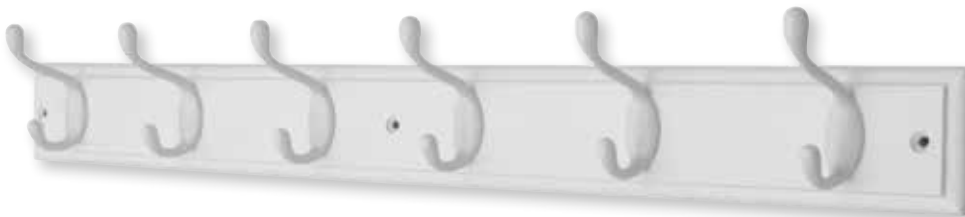

2 Hook Board Size: W225 x H70mm
4 Hook Board Size: W455 x H70mm
6 Hook Board Size: W685 x H70mm
8 Hook Board Size: W840 x H70mm

Straight Edge Step Edge Board - Heavy Duty Hooks on Pine

Code	Hooks	Hook Finish	Outer
HR0826H	2	Polished Brass	3
HR0607H	4	Polished Brass	3
HR0601H	6	Polished Brass	3
HR0827H	2	Polished Chrome	3
HR0612H	4	Polished Chrome	3
HR0644H	6	Polished Chrome	3