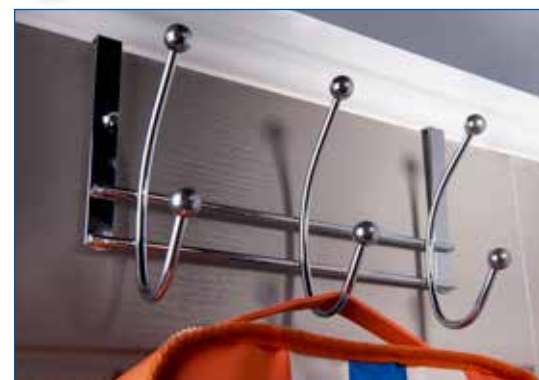

Ball End Hooks Over Door Hanger

Polished Chrome

Code	Hooks	Hook Finish	Outer
HR3140C	3 x 2	Polished Chrome Ball End	3

Rail Size: W265 x H170mm