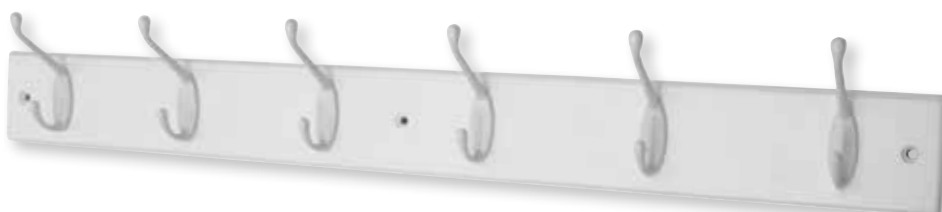

6 Hook Board Size: W685 x H58mm

Slimline - White Board

White

Polished Chrome

Code	Hooks	Hook Finish	Outer
HR4130P	4	White Painted	5
HR4066P	6	White Painted	5
HR4136H	4	Polished Chrome	5

4 Hook Board Size: W450 x H58mm

6 Hook Board Size: W685 x H58mm

Step Edge Hook Rails

The traditional hook rail board design

Familiar to many as the traditional hook rail design, these attractive hook rails combine a choice of high quality hat & coat hooks with strong 'step' edge design boards in a variety of finishes.