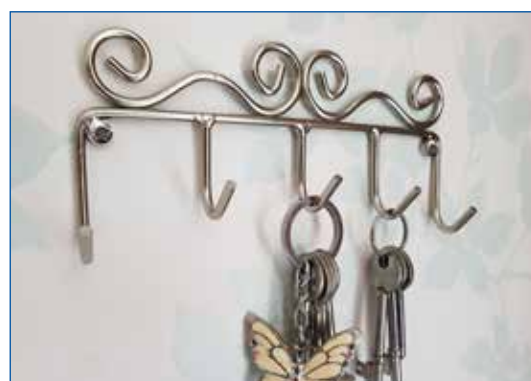

Board Size: W240 x H35mm

Wooden Key Tidy - Oak Effect Board

Antique Brass

Code	Hooks	Hook Finish	Board Finish	Outer
HR0076H	4	Antique Brass	Oak Effect	5

Board Size: W240 x H35mm

Wooden Key Tidy - Pine Board

Polished Chrome

Code	Hooks	Hook Finish	Board Finish	Outer
HR0716H	4	Polished Chrome	Pine	5

Board Size: W240 x H35mm

Decorative Metal Keytidy

Code	Hooks	Hook Finish	Outer
HR0241C	5	Brushed Finish	3

Rail Size: W180 x H80mm

Budget Range

Our 'Entry Level' range

Budget Hook Rail

Brass

Code	Hooks	Hook Finish	Board Finish	Outer
HR2202L	2	Brass Plated	Pine Effect	4
HR2200L	4	Brass Plated	Pine Effect	4
HR2203L	2	Brass Plated	Mahogany Effect	4
HR2201L	4	Brass Plated	Mahogany Effect	4

2 Hook Board Size: W195 x H60mm

4 Hook Board Size: W380 x H60mm

Budget Key Tidies

Brass

Code	Hooks	Hook Finish	Board Finish	Outer
HR2204L	4	Brass Plated	Pine Effect	4
HR2205L	4	Brass Plated	Mahogany Effect	4