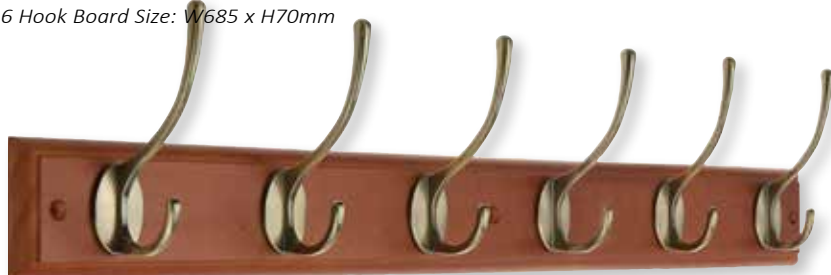

2 Hook Board Size: W225 x H70mm

4 Hook Board Size: W455 x H70mm

6 Hook Board Size: W685 x H70mm

Straight Edge Step Board - Victorian Hooks on Cream

Antique Brass

Code	Hooks	Hook Finish	Outer
HR1829H	4	Antique Brass Victorian	3

4 Hook Board Size: W455 x H70mm

Straight Edge Step Board - Victorian Hooks on Oak

Antique Brass

Code	Hooks	Hook Finish	Outer
HR0029H	4	Antique Brass Victorian	3
HR0242H	6	Antique Brass Victorian	3

4 Hook Board Size: W455 x H70mm

6 Hook Board Size: W685 x H70mm

Straight Edge Step Board - Ceramic Tipped Hooks on White

Polished Chrome

Code	Hooks	Hook Finish	Outer
HR0189H	2	Polished Chrome Ceramic Tip	3
HR4035H	4	Polished Chrome Ceramic Tip	3
HR0183H	6	Polished Chrome Ceramic Tip	3