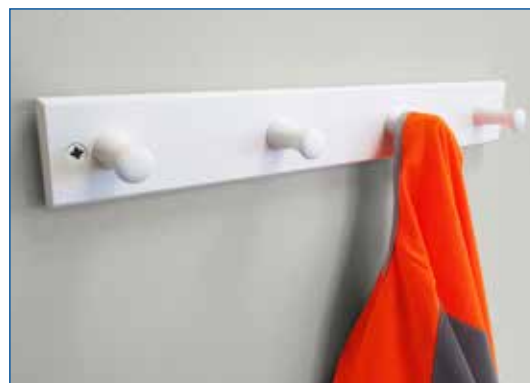

All Wood Peg Rails

Code	Hooks	Finish	Outer
HR0817H	4	Pine	6
HR4034H	4	Cream	6
HR4079H	4	White	6

Rail Size: W405 x 60mm