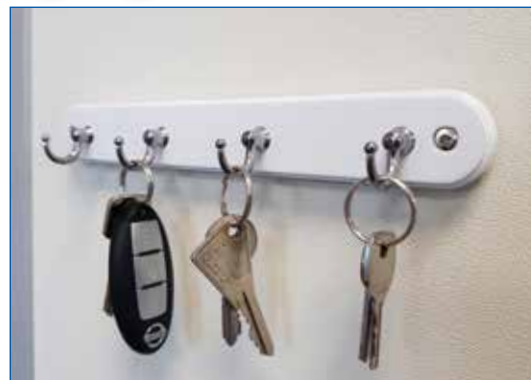

Key Tidies

The easy way to store keys and small items

Wooden Key Tidy - White Board

Polished Chrome

White

Code	Hooks	Hook Finish	Board Finish	Outer
HR4134H	4	Polished Chrome	White	5
HR4135H	4	White	White	5

Board Size: W240 x H35mm