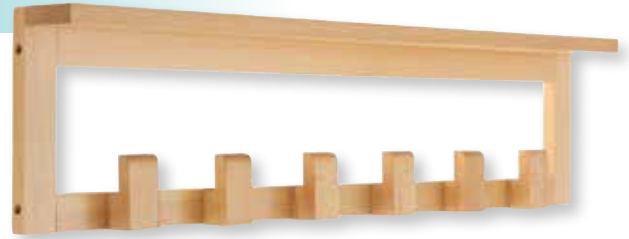

Hook Rail Shelf Units

Combining hook rails and shelving to provide highly decorative yet practical storage solutions

Beech Hook/Shelf Unit

Dimensions: H:195mm W:685mm D:90mm

Code	Hooks	Hook Finish	Board Finish	Outer
HR8916H	6	Beech Pegs	Beech	3